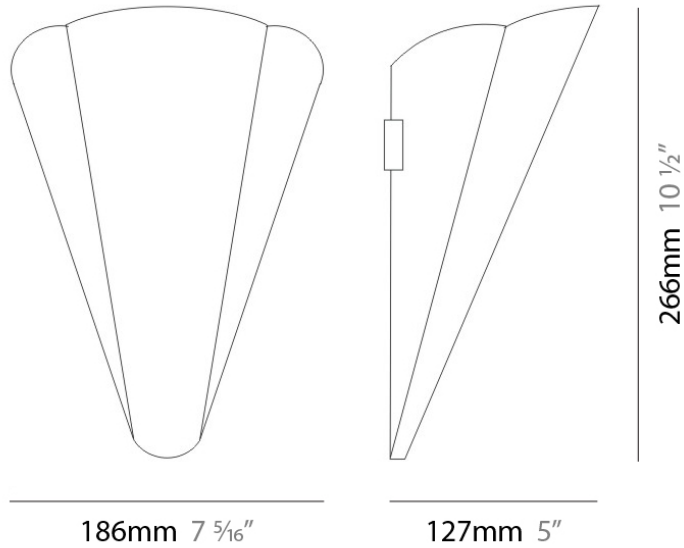

D23012

PROJECT	_____
TYPE	_____
NOTES	_____
QUANTITY	_____
DATE	_____

GENERAL

Series: Bella
Division: Design
Mounting Type: Surface
Mounting Location: Wall
Subcategory: Ambient

PHYSICAL

Shape: Cone
Length (mm): 186
Length (in): 7 ⁵/₁₆
Height (mm): 266
Height (in): 10 ¹/₂
Extension (mm): 127
Extension (in): 5
Light Distribution: Omnidirectional
Weight (kg): 1.63
Weight (lbs): 3.6
Diffuser: Amber Glass
Fixture Finish: ALU
Fixture Material: Metal

ELECTRICAL

Number of Lamps: 1
Lamp Type: LED Retrofit
Lamp Shape: A19
Bulb Included: Bulb Not Included
Total Output Wattage (W): 18
Max. Wattage Per Lamp (W): 18
Lamp Base: E26
Input Voltage (V): 120

LED

OPTICAL

RATINGS AND CERTIFICATIONS

Certified By: CSA Certified to UL and CSA Standards
IP rating: IP20