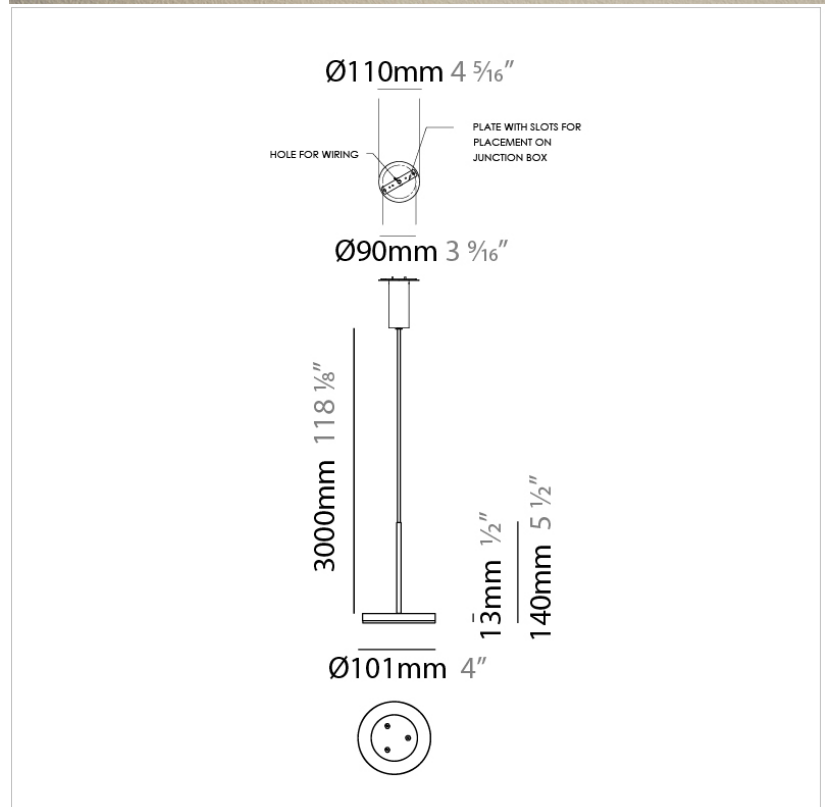

BELLA SUSPENSION

D81667-MBR

PROJECT

TYPE

NOTES

QUANTITY

DATE

GENERAL

Series: Bella

Brand: Panzeri

Division: Design

Mounting Type: Suspension

Mounting Location: Ceiling

Subcategory: Pendant

PHYSICAL

Shape: Disc

Diameter (mm): 101

Diameter (in): 4

Height (mm): 13

Height (in): 1/2

Max. Overall Height (mm): 3013

Max. Overall Height (in): 118 ⁵/₈

Light Distribution: Direct

Weight (kg): 0.54501

Weight (lbs): 1.2

Diffuser: Opal - Acrylic

Fixture Material: Metal

ELECTRICAL

Lamp Type: LED

Input Wattage (W): 6.5

Total Output Wattage (W): 6.5

Dimming: Non-Dimmable

Driver Location: Integrated

Input Voltage (V): 120

LED

Delivered Lumen Range: 100 - 499 lm

Number of LEDs: 1

Color Temperature (°K): 2700

Max. Delivered Lumen (lm): 388

Nominal Lumen (lm): 460

CRI: >80 CRI

OPTICAL

RATINGS AND CERTIFICATIONS

Certified By: CSA Certified to UL and CSA Standards

IP rating: IP40

D